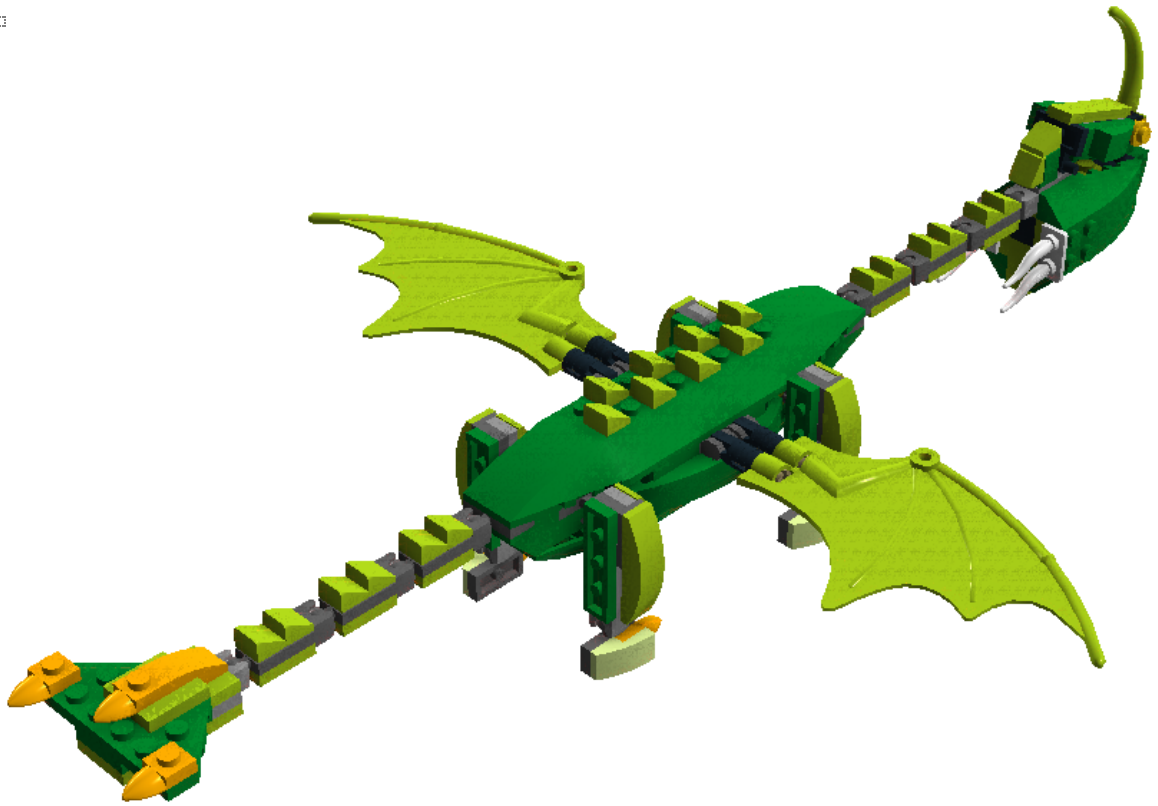

1 x

1 x

1 x

Step 74 of 75

1 x

3 x

1 x		CORNER PLATE 3X6 - Dark Green	1 x		FLAT TILE 1X4 - Dark Green	1 x		FLAT TILE 1X4 - Bright Yellowish Green
1 x		PLATE 1X2 W. STICK - Black	1 x		BRICK 2X4 - Medium Stone Grey	1 x		BRICK 2X2 - Medium Stone Grey
2 x		PLATE 2X4 - Dark Green	5 x		PLATE 2X4 - Bright Yellowish Green	4 x		PLATE 2X3 - Dark Green
1 x		PLATE 2X2 - Dark Green	4 x		PLATE 2X2 - Bright Yellowish Green	2 x		PLATE 1X2 - Dark Green
10 x		PLATE 1X2 - Bright Yellowish Green	4 x		PLATE 1X2 - Medium Stone Grey	7 x		PLATE 1X1 - Dark Green
4 x		PLATE 1X1 - Medium Stone Grey	4 x		ROOF TILE 2X2/45° - Dark Green	2 x		PLATE 1X3 - Dark Green
1 x		ROOF TILE 2X2/45 INV. - Dark Green	2 x		ROOF TILE 1X2 INV. - Dark Green	2 x		PLATE 1X6 - Bright Yellowish Green
5 x		PLATE 1X4 - Dark Green	1 x		PLATE 1X4 - Bright Yellowish Green	1 x		ROOF TILE 2X3/25° INV. - Dark Green
1 x		PLATE 1X2 W. 1 KNOB - Dark Green	3 x		PLATE 1X2 W. 1 KNOB - Bright Yellowish Green	1 x		ANGULAR BRICK 1X1 - Dark Green
2 x		BRICK 1X1 W. 4 KNOBS - Black	2 x		PLATE 1X1 ROUND - Bright Yellow	4 x		CONNECTOR PEG/CROSS AXLE - Brick Yellow
2 x		BRICK 1X2 W. 2 KNOBS - Dark Green	1 x		PLATE W. BOW 1X2X2/3 - Dark Green	1 x		PLATE W. BOW 1X2X2/3 - Flame Yellowish Orange
4 x		PLATE W. BOW 1X2X2/3 - Spring Yellowish Green	4 x		HORN 2,5M Ø3,2 WITH SHAFT - White	10 x		PLATE 1X2 BALL Ø5.9 MIDDLE - Dark Stone Grey
5 x		PLATE 1X2 BALL CUP / FRICTION END - Medium Stone Grey	6 x		PLATE 1X2 BALL Ø5.9/CUP/FRICTION - Dark Stone	5 x		PLATE 1X2 BALL CUP / FRICTION MIDDLE - Medium Stone Grey