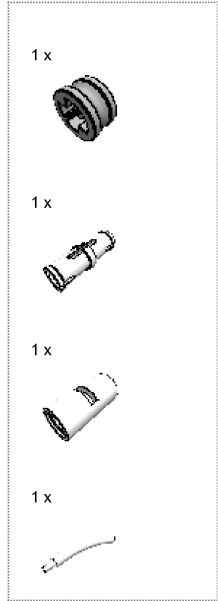

Step 28 of 46

Step 30 of 46

Step 31 of 46

Step 32 of 46

Step 33 of 46

Step 35 of 46

Step 36 of 46

Step 38 of 46

Step 40 of 46

Step 42 of 46

1 x

1 x

1 x

1 x

Step 44 of 46

Step 45 of 46

1 x		BRICK 2X4 - White	6 x		ANGULAR BRICK 1X1 - White	4 x		BRICK 1X1 W. 1 KNOB - Medium Stone Grey
4 x		BRICK 1X2 W. 2 KNOBS - Medium Stone Grey	1 x		TECHNIC BRICK 1X2, Ø4.9 - White	2 x		ROOF TILE 1X1X2/3, PC - White
1 x		ROOF TILE 1 X 2 X 2/3, ABS - White	1 x		ROOF TILE 2X4 INV. - White	1 x		BRICK 4X3 W. BOW/ANGLE - White
2 x		ROOF TILE 4X2/18° INV. - White	1 x		BRICK 4X6 W/BOW/ANGLE - White	4 x		BRICK W/BOW 1/3 - White
2 x		BRICK WITH BOW 1X4 - White	4 x		Brick with bow 1x4 - White	6 x		PLATE 1X1 - White
1 x		FLAT TILE 1X2 - White	4 x		PLATE 1X2 - White	2 x		PLATE 1X2 - Medium Stone Grey
1 x		FLAT TILE 2X2 - White	2 x		PLATE 1X3 - White	1 x		PLATE 1X4 - White
1 x		PLATE 1X4 W. 2 KNOBS - White	2 x		PLATE 2X4 - Medium Stone Grey	1 x		PLATE 2X6 - Medium Stone Grey
2 x		FLAT TILE 1X1, ROUND - White	4 x		PLATE 1X1 ROUND - Medium Stone Grey	1 x		RIGHT PLATE 2X3 W/ANGLE - White
1 x		LEFT PLATE 2X3 W/ANGLE - White	2 x		PLATE 1X2 BALL CUP / FRICTION END - Medium Stone Grey	1 x		PLATE 1X2 BALL CUP / FRICTION MIDDLE - Medium Stone Grey
1 x		ANGULAR PLATE 1.5 BOT. 1X2 1/2 - White	2 x		ANGULAR PLATE 1.5 BOT. 1X2 1/2 - Medium Stone Grey	1 x		PLATE 1X2 BALL Ø5.9 MIDDLE - Dark Stone Grey
2 x		ANGULAR PLATE 1,5 TOP 1X2 1/2 - White	1 x		1/2 BUSH - Medium Stone Grey	1 x		CONNECTOR PEG W. FRICTION - White
2 x		BALL WITH FRICTION SNAP - Black	1 x		TUBE W/DOUBLE Ø4.85 - White	2 x		Wing 5,08 - White

1 x  NECK - TAIL LINK, Ø7.84-Ø6.47, - White

2 x  WING W/4.85 HOLE NO.2 - White

© 2012 The LEGO Group. All rights reserved.
Use of the LEGO Digital Designer html print tool, signifies your agreement to the terms of use.