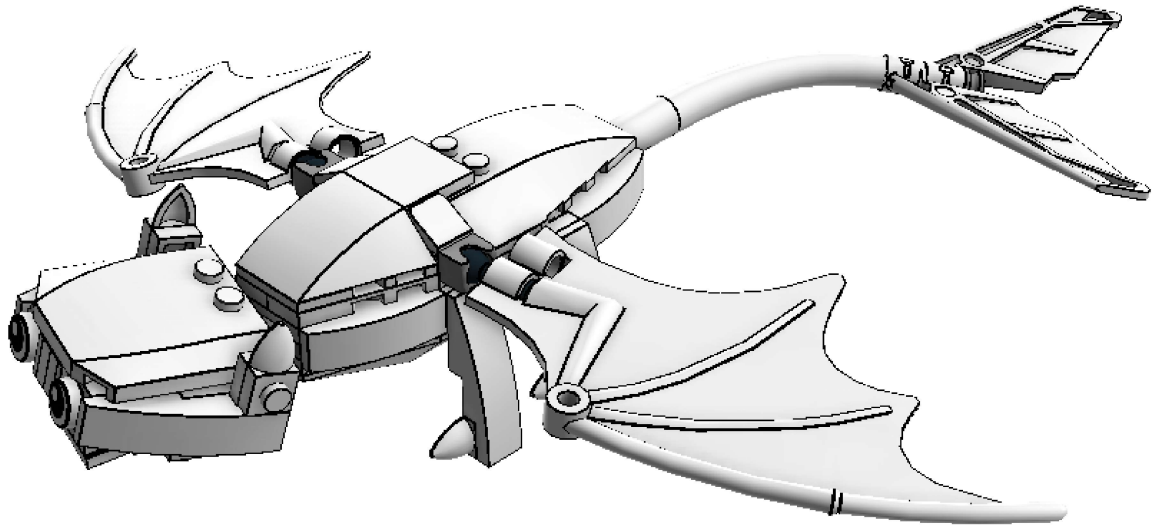

LEGO DIGITAL DESIGNER 4.2

Model Name:
light fury

Number of Bricks: 96

Step 1 of 46

Step 2 of 46

1 x

1 x

1 x