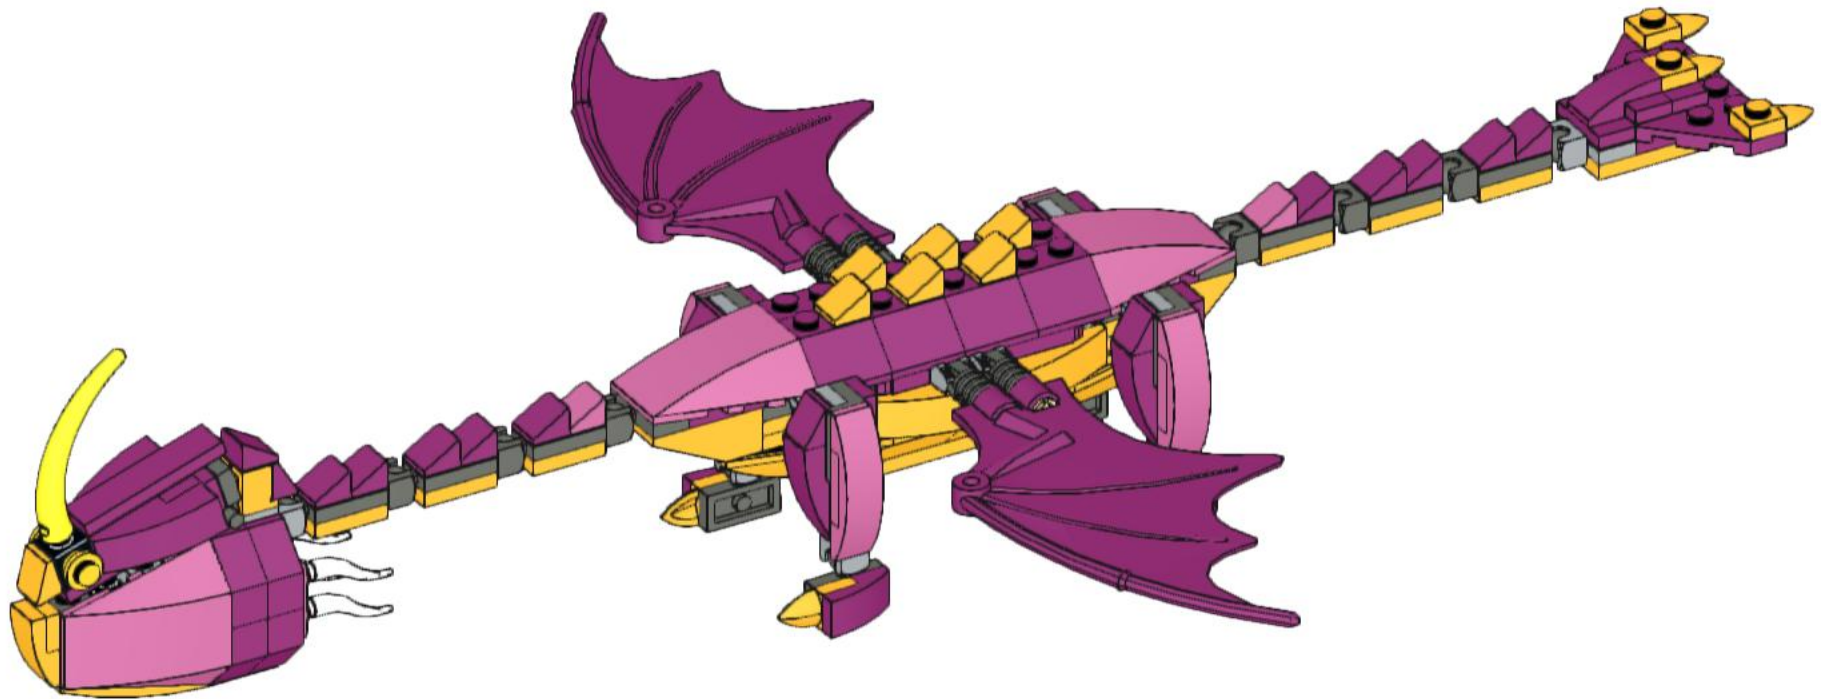

31

32

33

34

Scauldron designed by Thorin Finch ©2014